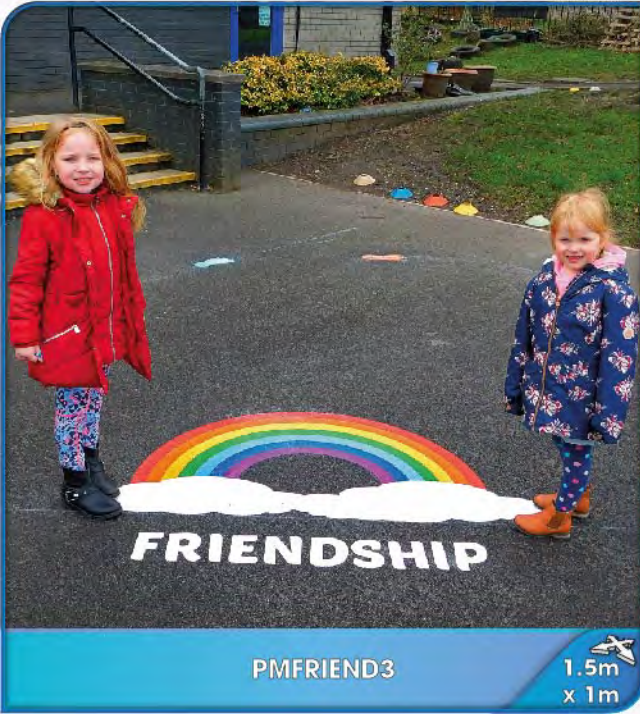

PMTWISTER

1.8m
x 1.2m

Characters and Objects

Decorate your provision with our vibrant characters and objects. These designs can be the building blocks of an underwater, jungle or safari themed area. Friendship stops and quiet areas provide a designated space for children to develop their social skills.