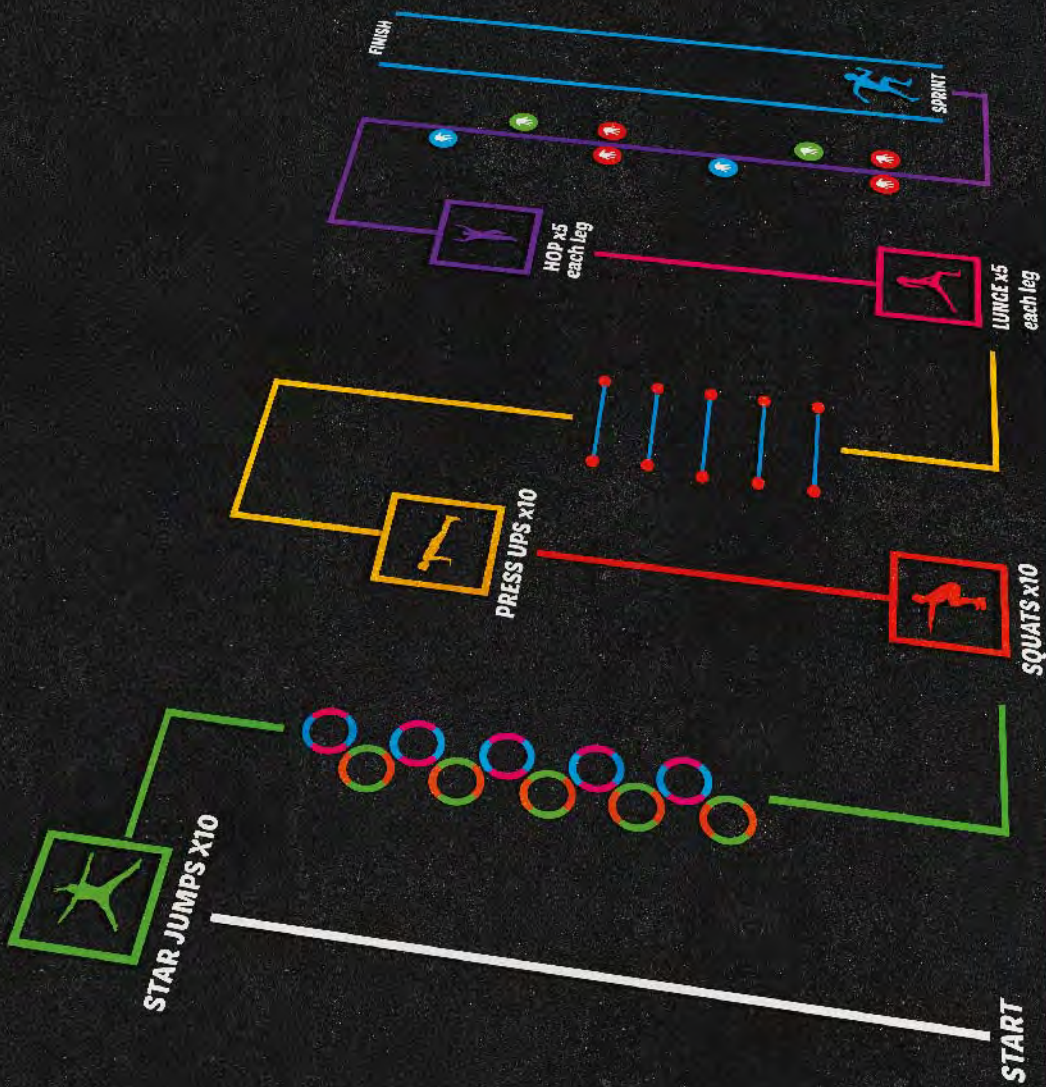

PMTRAIL8

75m
length