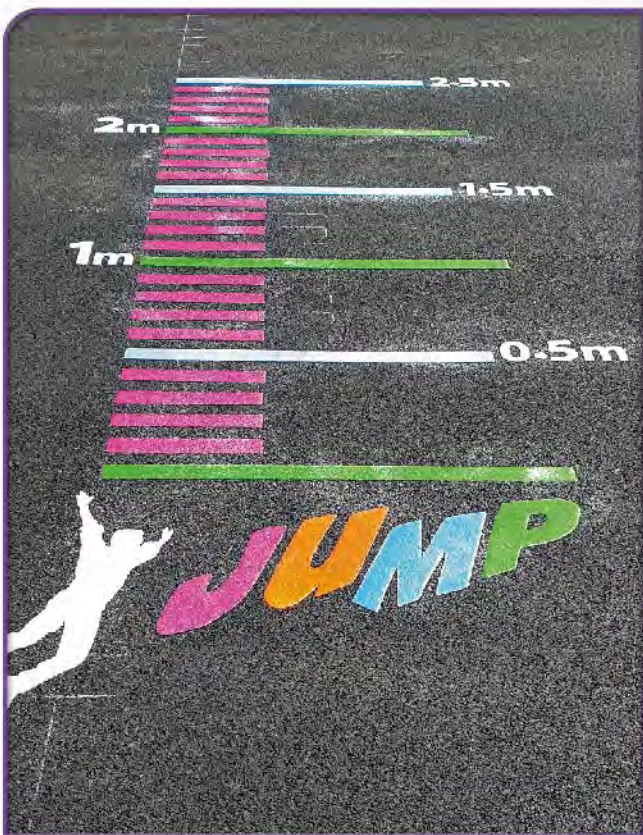

PMFRSTOP

1.6m
x 1.4m

QUIET AREA

PMQUIET

1.6m
x 1.4m

1m
each

PMSKIP1

3.5m
x 1.5m